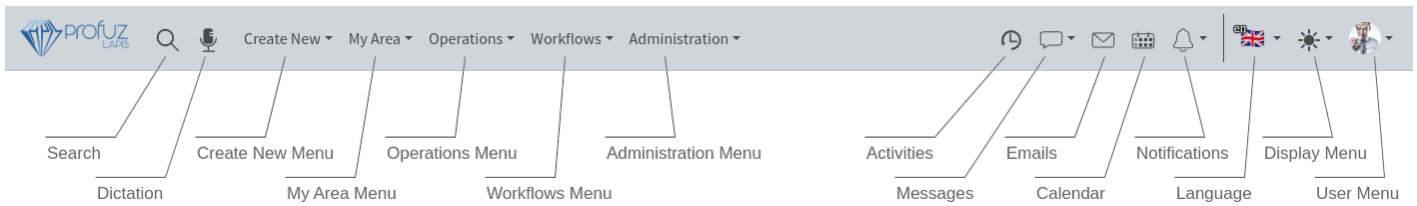

Application Header

1. **Search** - Provides quick access to overall search of the system
2. **Dictation** - Allows voice dictations when enabled
3. **Create New Menu** - Access to a menu from where you can create new objects
4. **My Area Menu** - Lists all jobs and materials owned by you or assigned to you
5. **Operations Menu** - General ingest, archive and import operations
6. **Workflows Menu** - For creating new workflows and monitoring workflow instances and definitions
7. **Administration Menu** - For administration of system' data types and permissions
8. **Activities** - Lists all activities of all users of the system
9. **Messages** - New and active chats
10. **Emails** - Quick access to received emails when the incoming email provider is activated
11. **Calendar** - Shows all projects, tasks or other events with start and end date
12. **Notifications** - Lists all notifications for everything your user is subscribed to be notified about
13. **Language** - Application' UI language
14. **Display Menu** - select light/dark mode and themes
15. **User Menu** - Shows user profile, user's subscriptions and logout