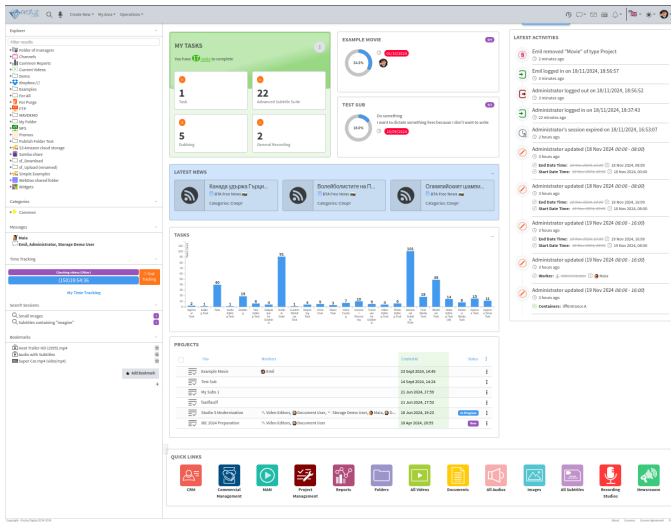

# Dashboards

Manager dashboard

Manager Dashboard

User Dashboard

Sales Dashboard

Simple Media Browser Dashboard

Individual Subtitler Dashboard

Revision #8