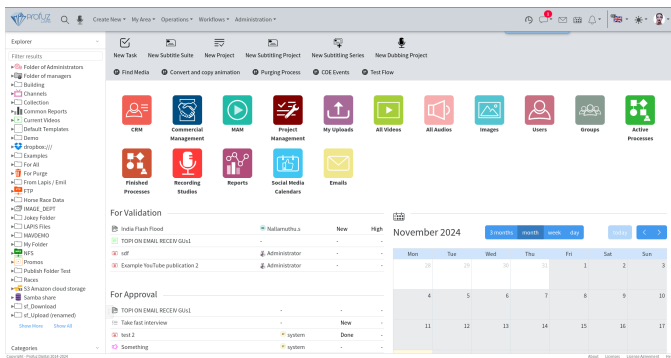

# Dashboards

Manager dashboard

Manager Dashboard

User Dashboard

Sales Dashboard

Simple Media Browser Dashboard

Individual Subtitler Dashboard

Revision #8